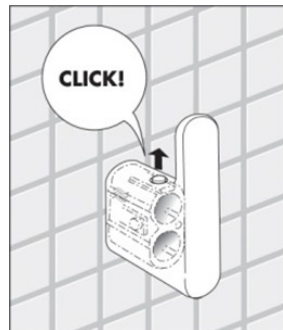

**MITO**  
**600mm SINGLE TOWEL RAIL**

(Chrome - A2018C)

(Chrome/Black - A2018CCU)

(Chrome/White - A2018CCW)

(Brushed Nickel - A2018CAC)

Features:  
Unique "Click" installation  
No grub screw required

Proudly imported and distributed by  
Gro Agencies Pty Ltd  
Unit 2 / 37 Howe St, Osborne Park, WA, 6017  
P 08 9446 3288 E info@groagencies.com.au W www.groagencies.com.au