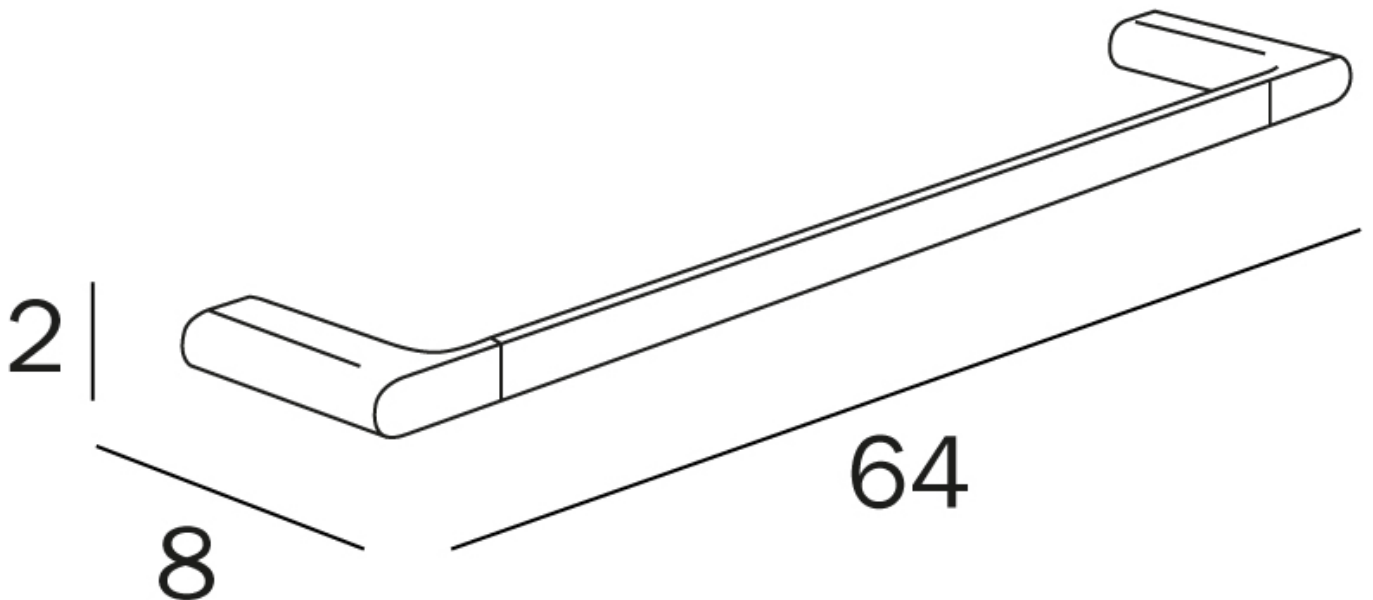

**MITO**  
**600mm SINGLE TOWEL RAIL**

(Chrome - A2018C)

(Chrome/Black - A2018CCU)

(Chrome/White - A2018CCW)

(Brushed Nickel - A2018CAC)

Features:  
Unique "Click" installation  
No grub screw required

Proudly imported and distributed by  
Gro Agencies Pty Ltd  
Unit 2 / 37 Howe St, Osborne Park, WA, 6017  
P 08 9446 3288 E info@groagencies.com.au W www.groagencies.com.au